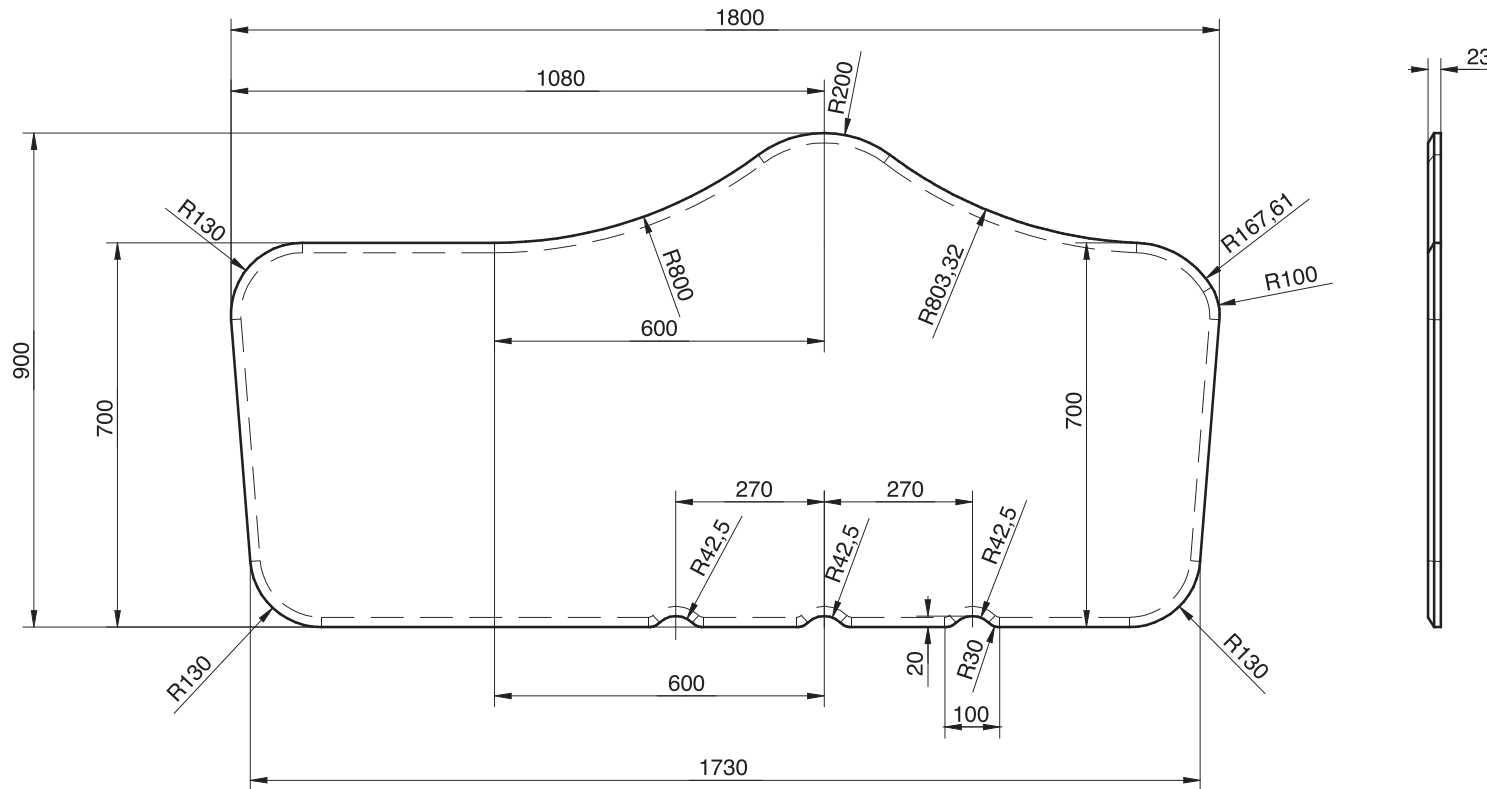

The factor10 pair programming desk

© 2009 factor10. Some rights reserved

The factor10 pair programming desk by factor10 is licensed under a Creative Commons Attribution-Share Alike 2.5 Sweden License.

More information about the desk can be found at <http://factor10.com/desk>, where you also find any permissions beyond the scope of this license.

factor10